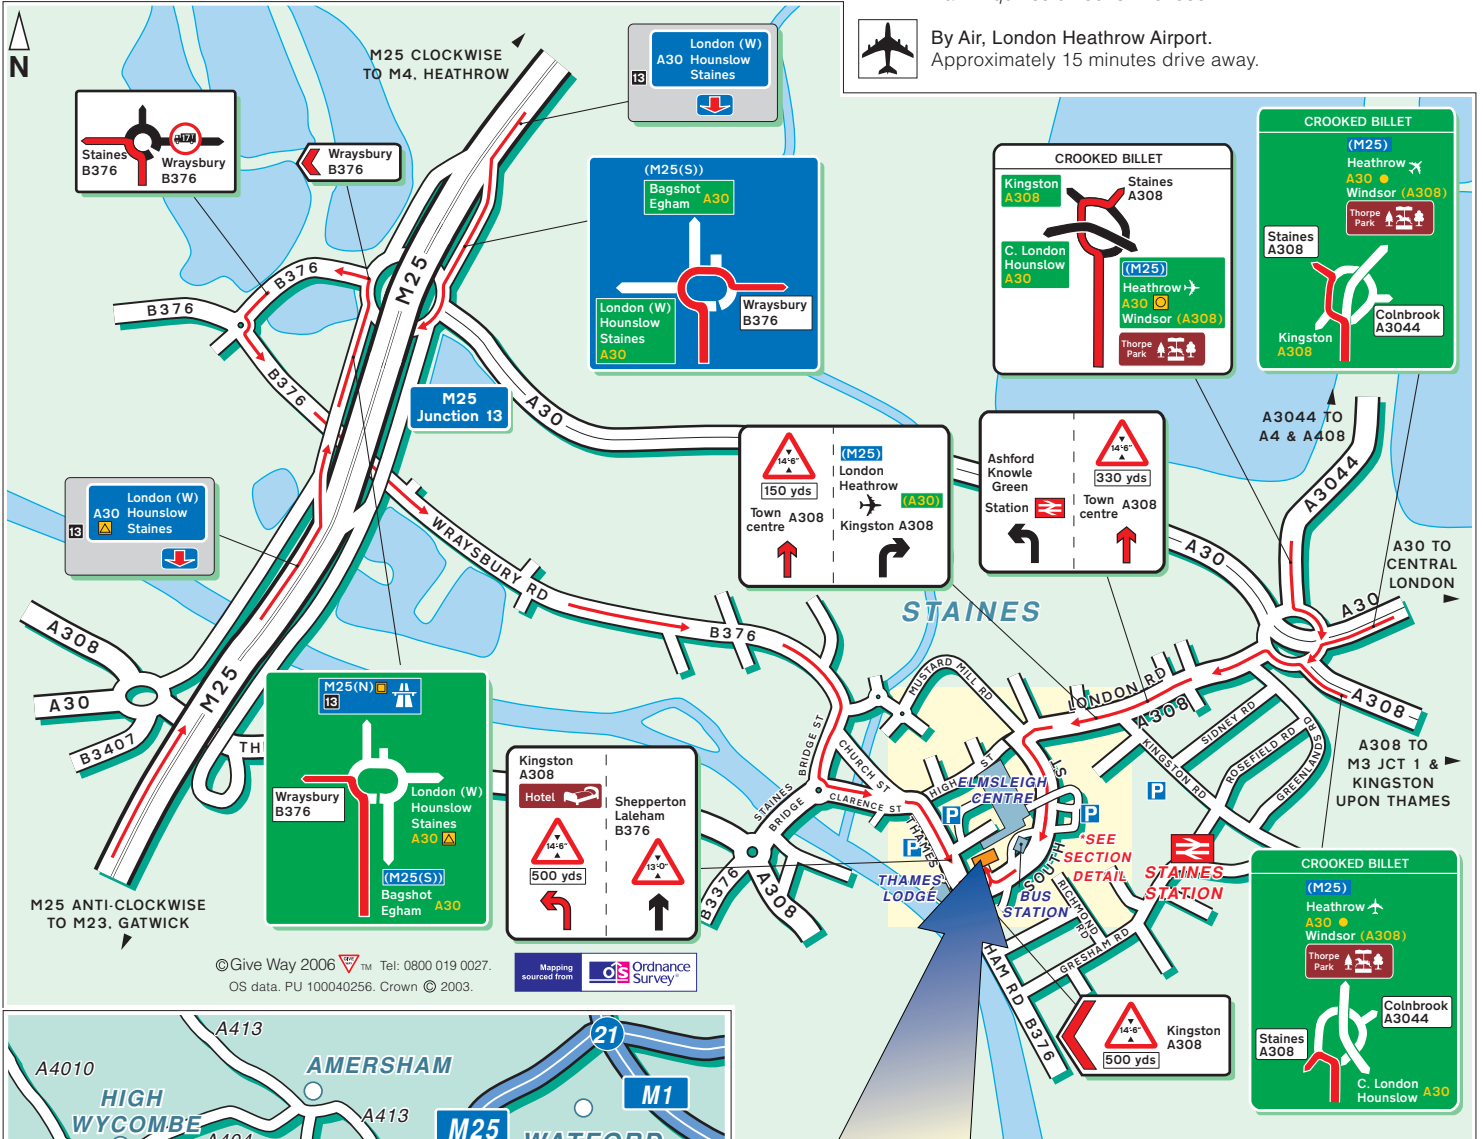

Samsung Electronics

Communications House, South Street, Staines TW18 4QE

Tel: +44 (0) 1784 428 600 Fax: +44 (0) 1784 428 610

How to find us

By Rail, Staines Station.

Approximately 10 minutes walk away.

Leave the station on the London platform side. Follow the path alongside the tracks (tracks should be on your left). When you reach the cross roads in the path go through the small tunnel to your left, under the railway tracks. You will enter a car park. Continue to walk through the car park until you reach the main road. Cross the road. The Elmsleigh shopping centre and the bus station are in front of you. You will see Communications House to the left of the bus station

For information on train operators and times phone National Rail Enquiries on 0845 7484950.

By Air, London Heathrow Airport.

Approximately 15 minutes drive away.

© Give Way 2006 Tel: 0800 019 0027. OS data. PU 100040256. Crown © 2003.