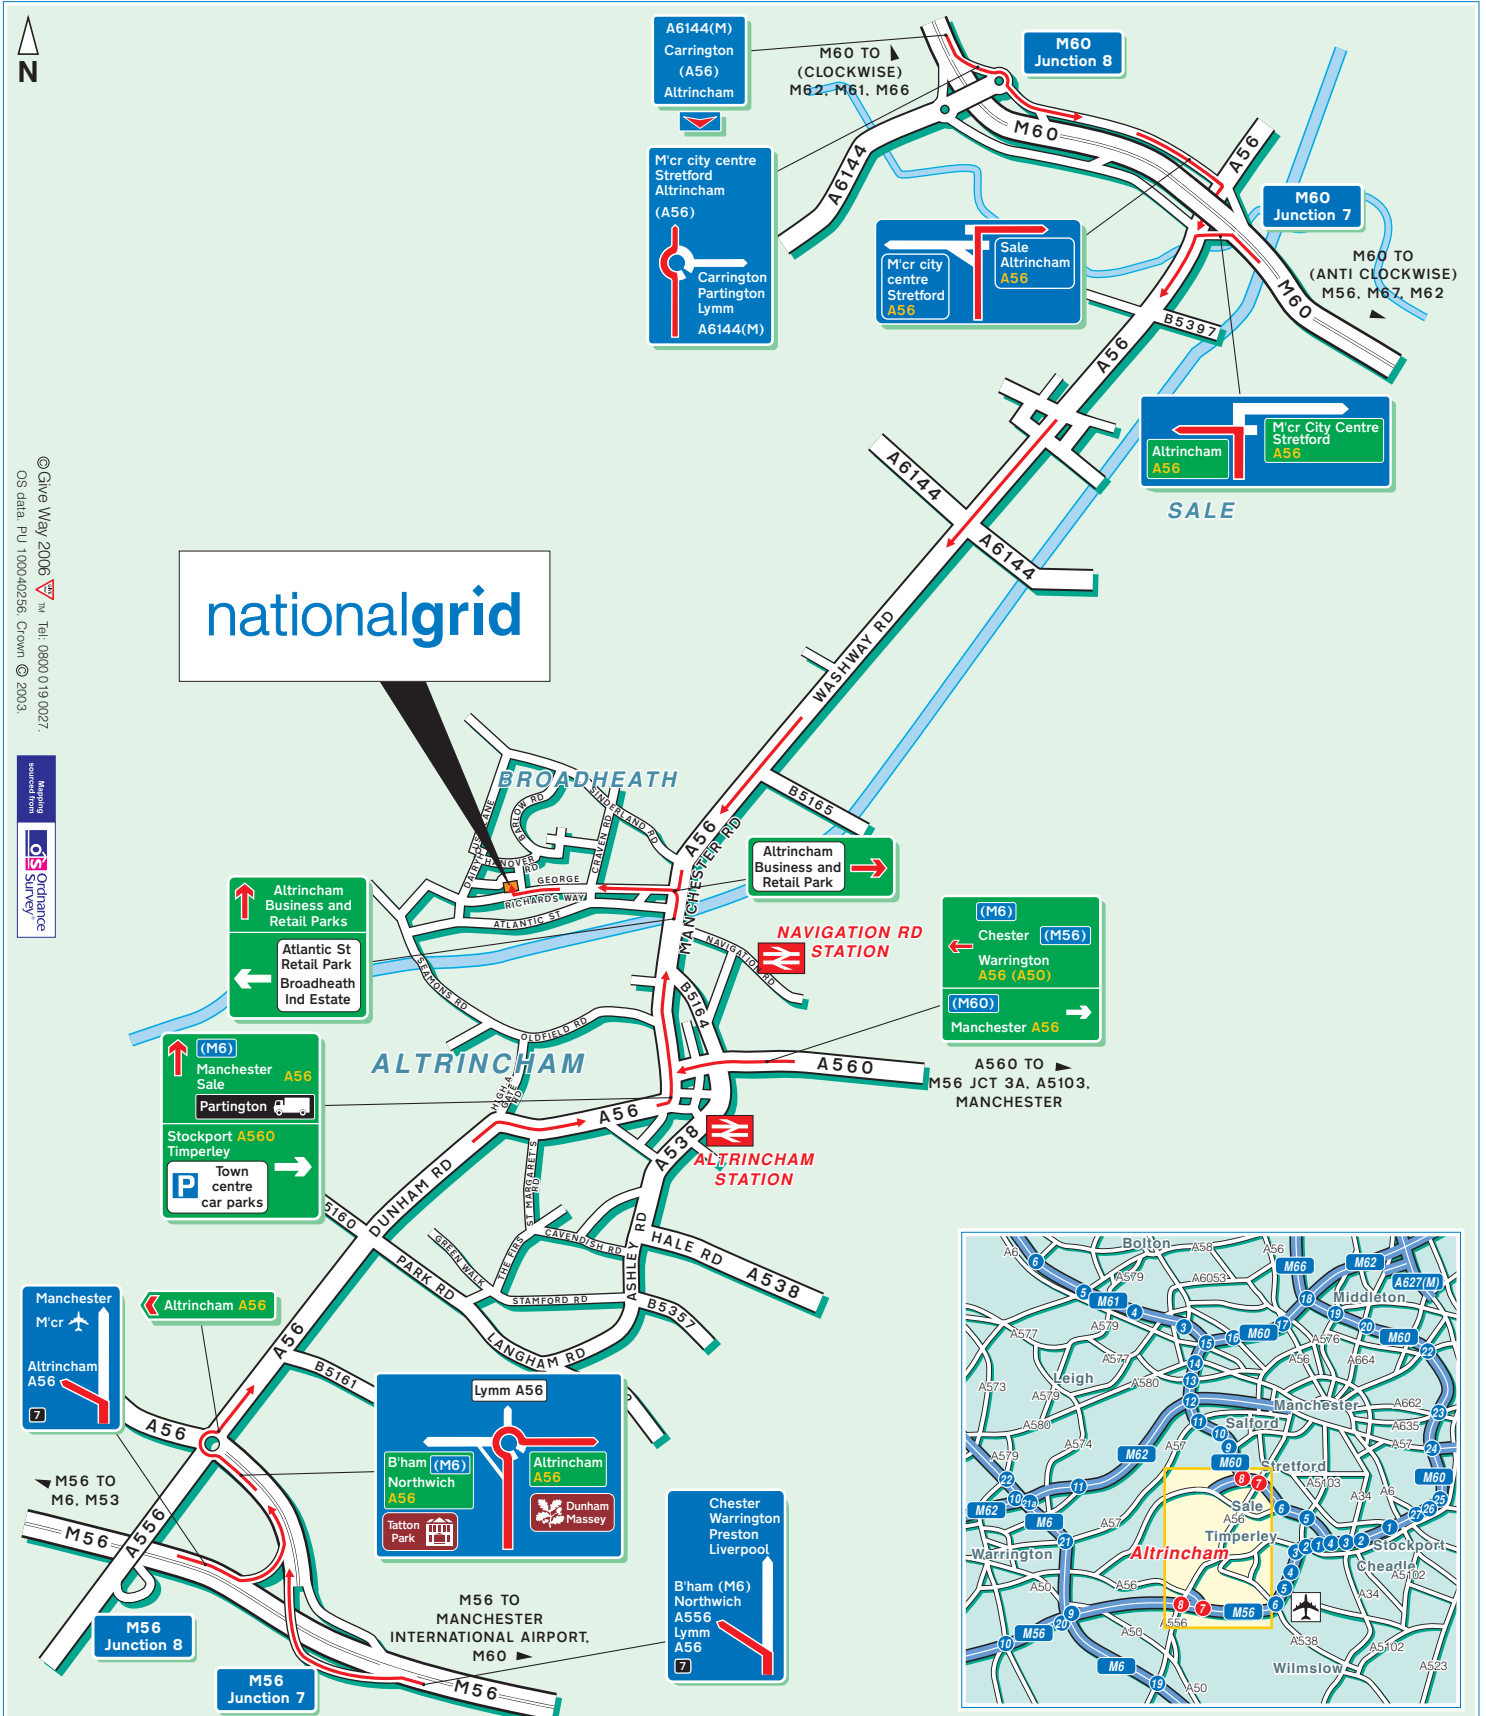

nationalgrid

Ground Floor, Unit 3, Edward Court, Altrincham Business Park
Broadheath, Altrincham, United Kingdom WA14 5GL

Tel: +44 (0) 161 925 5060 Fax: +44 (0) 161 925 5075

Public Transport

By Rail, Altrincham Station.
Approximately 10 minutes taxi ride away.
For information on train operators and times
phone National Rail Enquiries on 0845 7484950.

By Air, Manchester International Airport.
Approximately 15 minutes drive away.

© GIVE Way 2006. OS data. PU 100040256. Crown © 2003.

OS Ordnance Survey