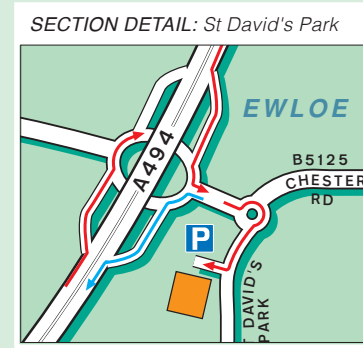

- KEY:**
- A** Cheshire Outlet Village/ Blue Planet Aquarium
  - B** Chester Zoo
  - C** Park & Ride
  - D** Park & Ride
  - E** Park & Ride

**De Vere - St David's Park**  
 Ewloe, Nr Chester, Flintshire CH5 3YB

- Chester Station**  
15 minutes by road.
- Manchester Airport**  
40 minutes drive.
- Liverpool Airport**  
40 minutes drive.

- KEY:**
- Follow arrows:
- To St David's Park
  - From St David's Park to Golf Club
  - From Golf Club to St David's Park