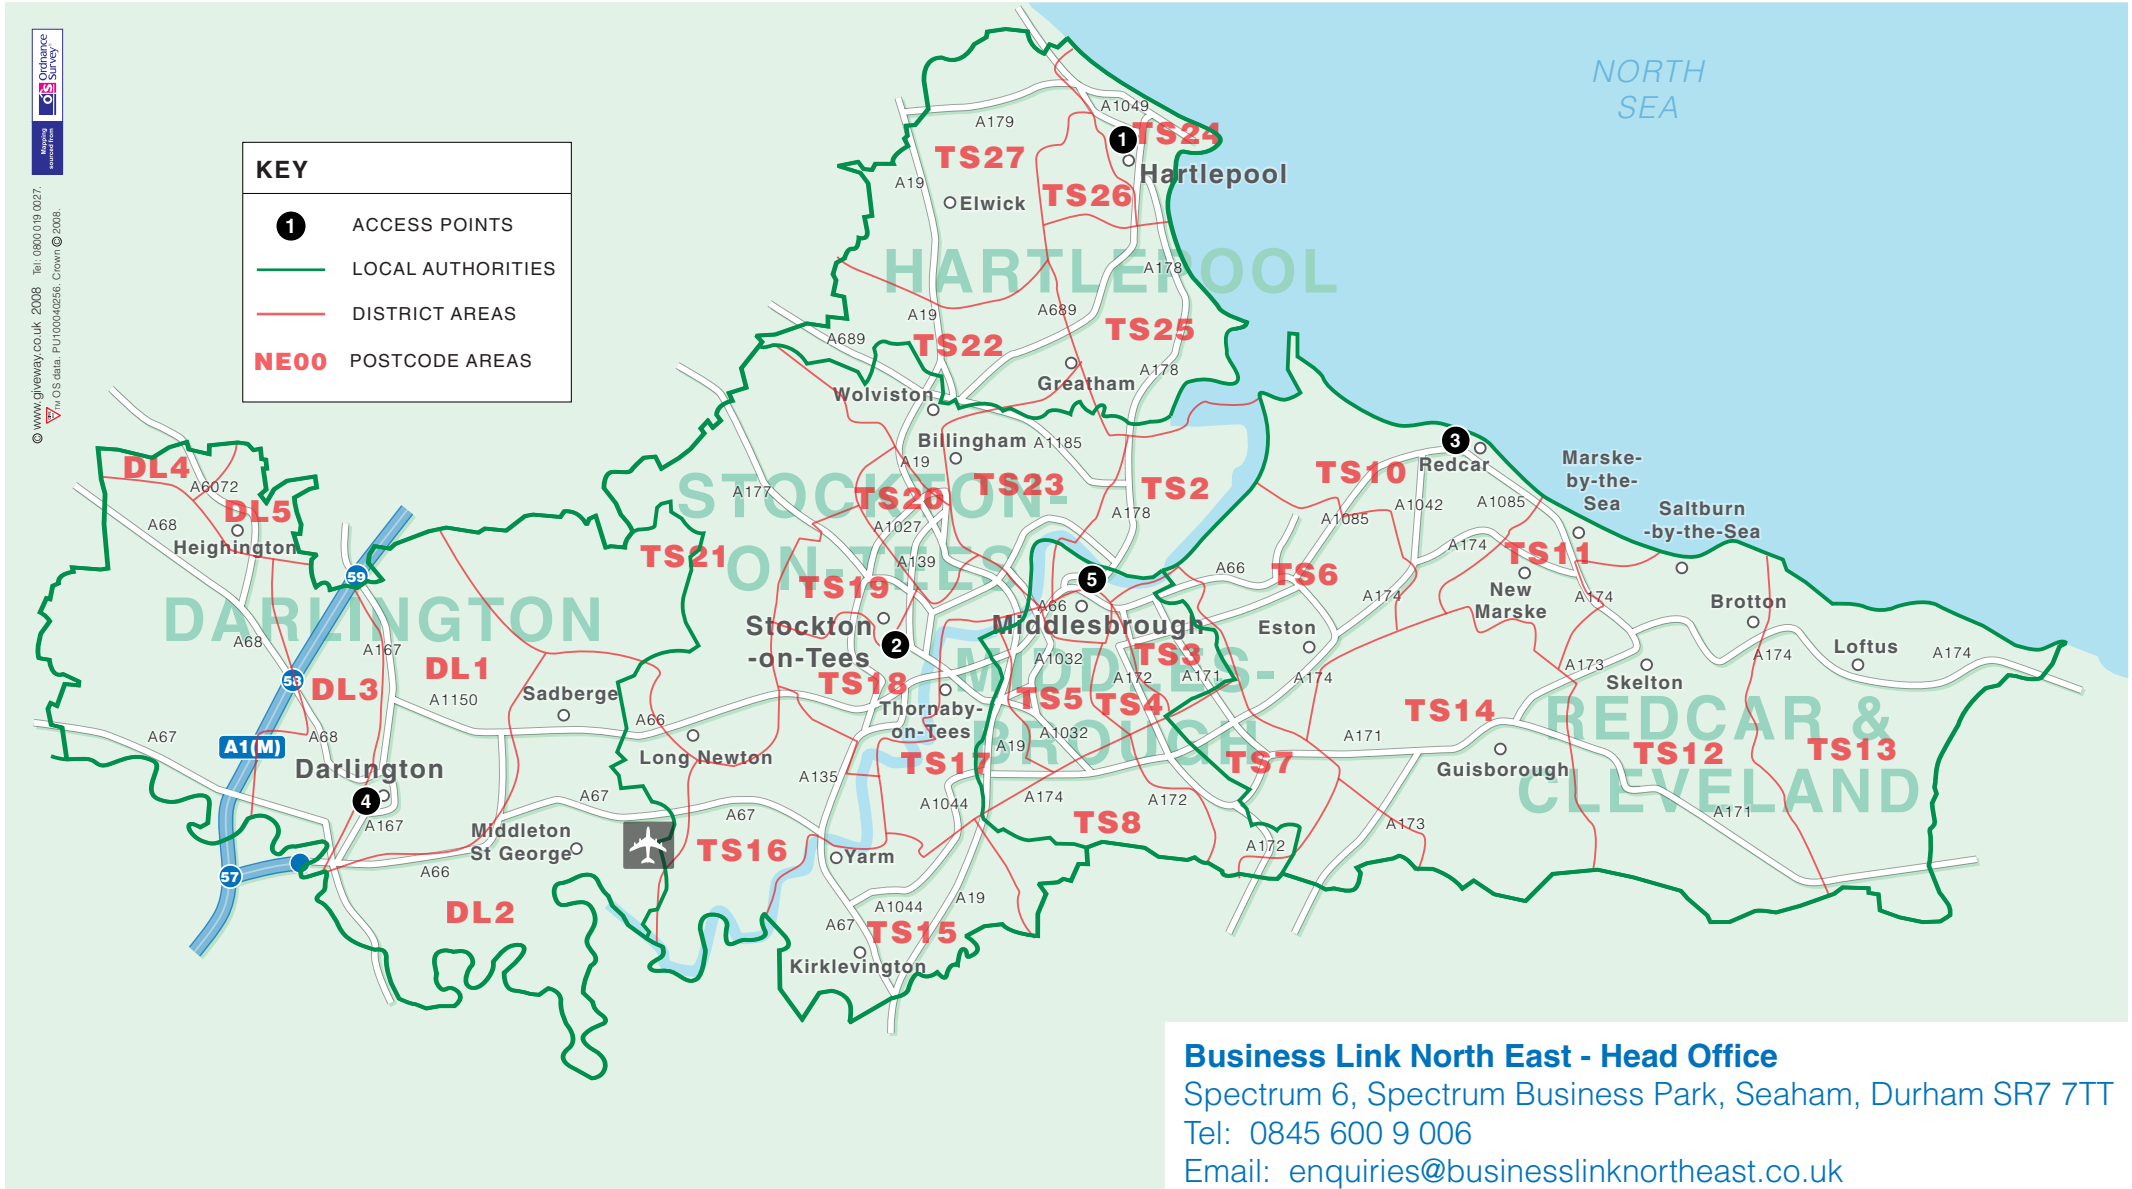

## TEES VALLEY ACCESS POINTS

- 1 Hartlepool**  
 Hartlepool Enterprise Centre  
 Brougham Terrace  
 Hartlepool  
 TS24 8EY
- 2 Stockton-on-Tees**  
 Stockton Business Centre  
 70-74 Brunswick Street  
 Stockton on Tees  
 TS18 1DW
- 3 Redcar**  
 Redcar Station Business Centre  
 Station Road  
 Redcar  
 TS10 1RD
- 4 Darlington**  
 Darlington Imperial Centre  
 Grange Road  
 Darlington  
 Durham  
 DL1 5NQ
- 5 Middlesbrough**  
 Middlesbrough Council  
 Civic Centre  
 Middlesbrough  
 TS1 2YB

© www.giveaway.co.uk 2008. Tel: 0800 019 0027.  
 Map data © Crown Copyright and Ordnance Survey