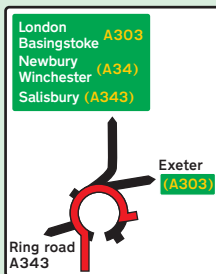

**Andover Station**  
Approximately 10 minutes by taxi.

**Southampton (Eastleigh) Airport**  
From airport follow signs onto the A335 and travel north to join the M3 at Jct 12. Travel north on the M3 to Jct 9 where you join the A34 and continue northbound. Join A303 towards Andover. Do not take the Andover exits, stay on A303 until HQLF Andover is signed then follow the map below

**Heathrow Airport**  
Follow the signs to M4 West/M25. Join M25 anti-clockwise and continue to Jct 12. Join M3 to Southampton and leave at Jct 8. Join A303 towards Andover. Do not take the Andover exits, stay on A303 until HQLF Andover is signed then follow the map below.

AFTER BOOKING IN YOU WILL BE DIRECTED TO DSG ON THE SOUTH SITE

London	↑
Exeter	↙
Walworth Ind. Est.	↑
Portway Ind. Est.	↙
Weyhill	7
Ludgershall	7
Amesbury	12

**SEDGEMOOR BUILDING SOUTH SITE**