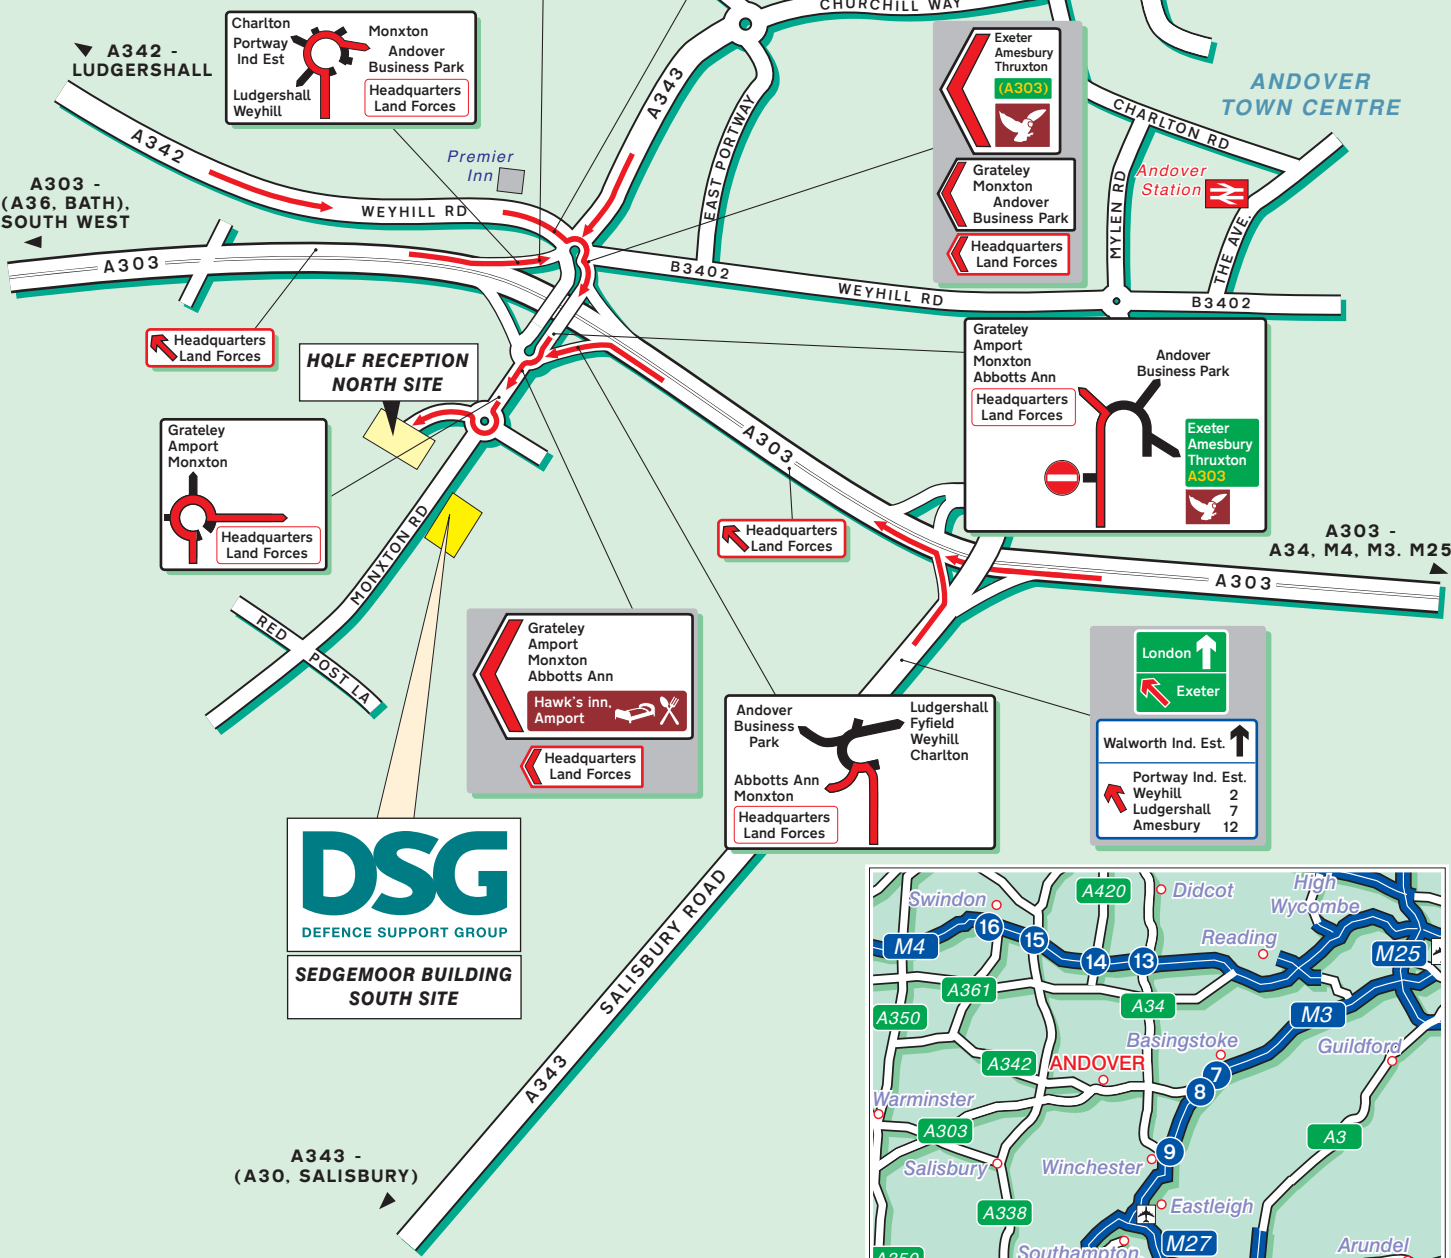

**Andover Station**  
Approximately 10 minutes by taxi.

**Southampton (Eastleigh) Airport**  
From airport follow signs onto the A335 and travel north to join the M3 at Jct 12. Travel north on the M3 to Jct 9 where you join the A34 and continue northbound. Join A303 towards Andover. Do not take the Andover exits, stay on A303 until HQLF Andover is signed then follow the map below

**Heathrow Airport**  
Follow the signs to M4 West/M25. Join M25 anti-clockwise and continue to Jct 12. Join M3 to Southampton and leave at Jct 8. Join A303 towards Andover. Do not take the Andover exits, stay on A303 until HQLF Andover is signed then follow the map below.

AFTER BOOKING IN YOU WILL BE DIRECTED TO DSG ON THE SOUTH SITE

London	↑
Exeter	↙
Walworth Ind. Est.	↑
Portway Ind. Est.	↙
Weyhill	7
Ludgershall	7
Amesbury	12

**SEDGEMOOR BUILDING SOUTH SITE**