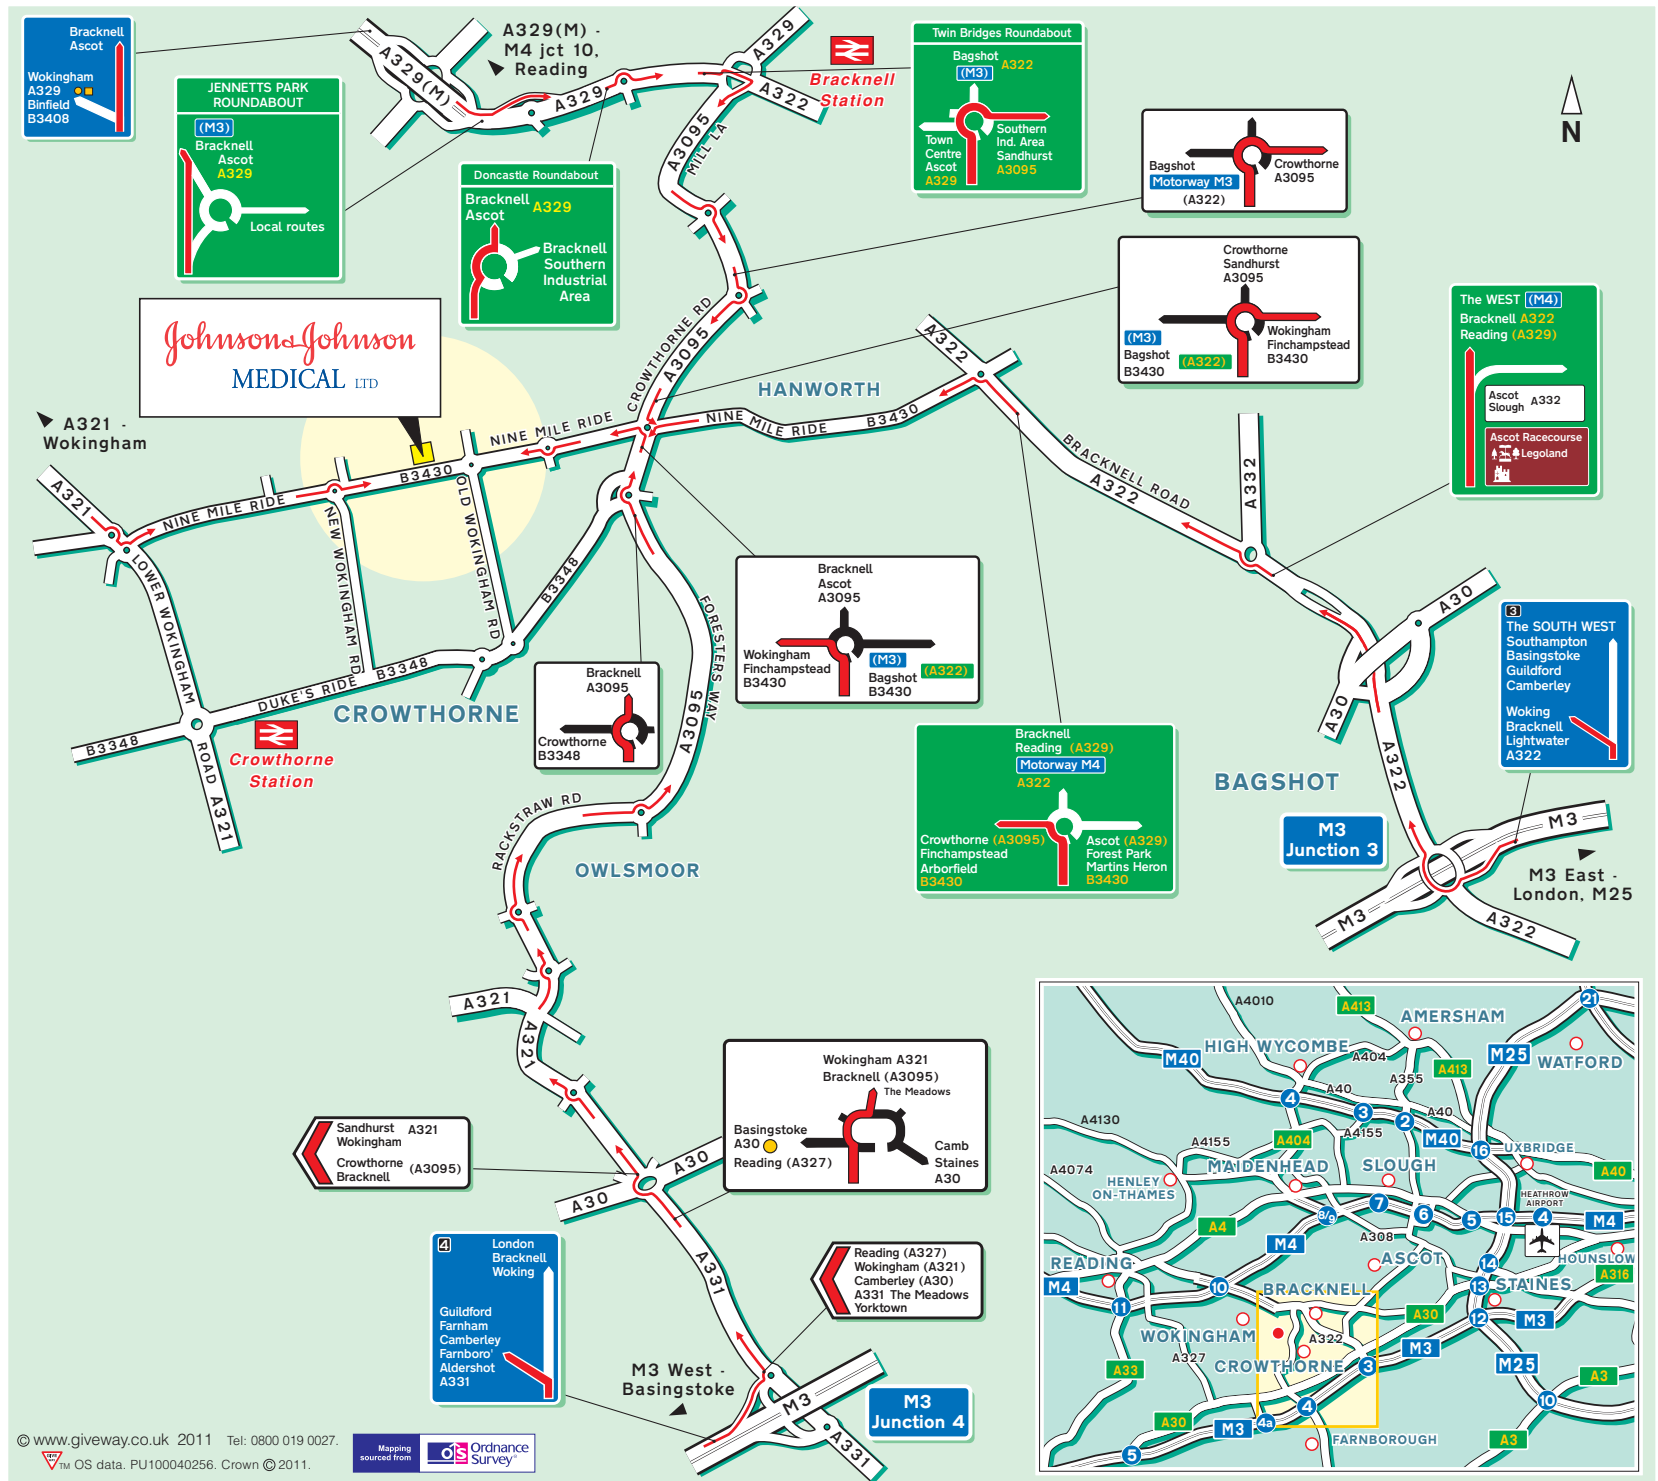

Pinewood Campus
Nine Mile Ride
Wokingham
Berkshire RG40 3EW

Johnson & Johnson
MEDICAL LTD

Public Transport

By Rail
Crowthorne Station
Approximately 5 minutes by taxi.
Wokingham Station
Approximately 10 minutes by taxi.
Bracknell Station
Approximately 10 minutes by taxi.
For information on train operators and times phone National Rail Enquiries on 0845 7484950 or visit www.nationalrail.co.uk

By Air
Heathrow Airport
Approximately 50 minutes drive.
For further information visit www.heathrowairport.com