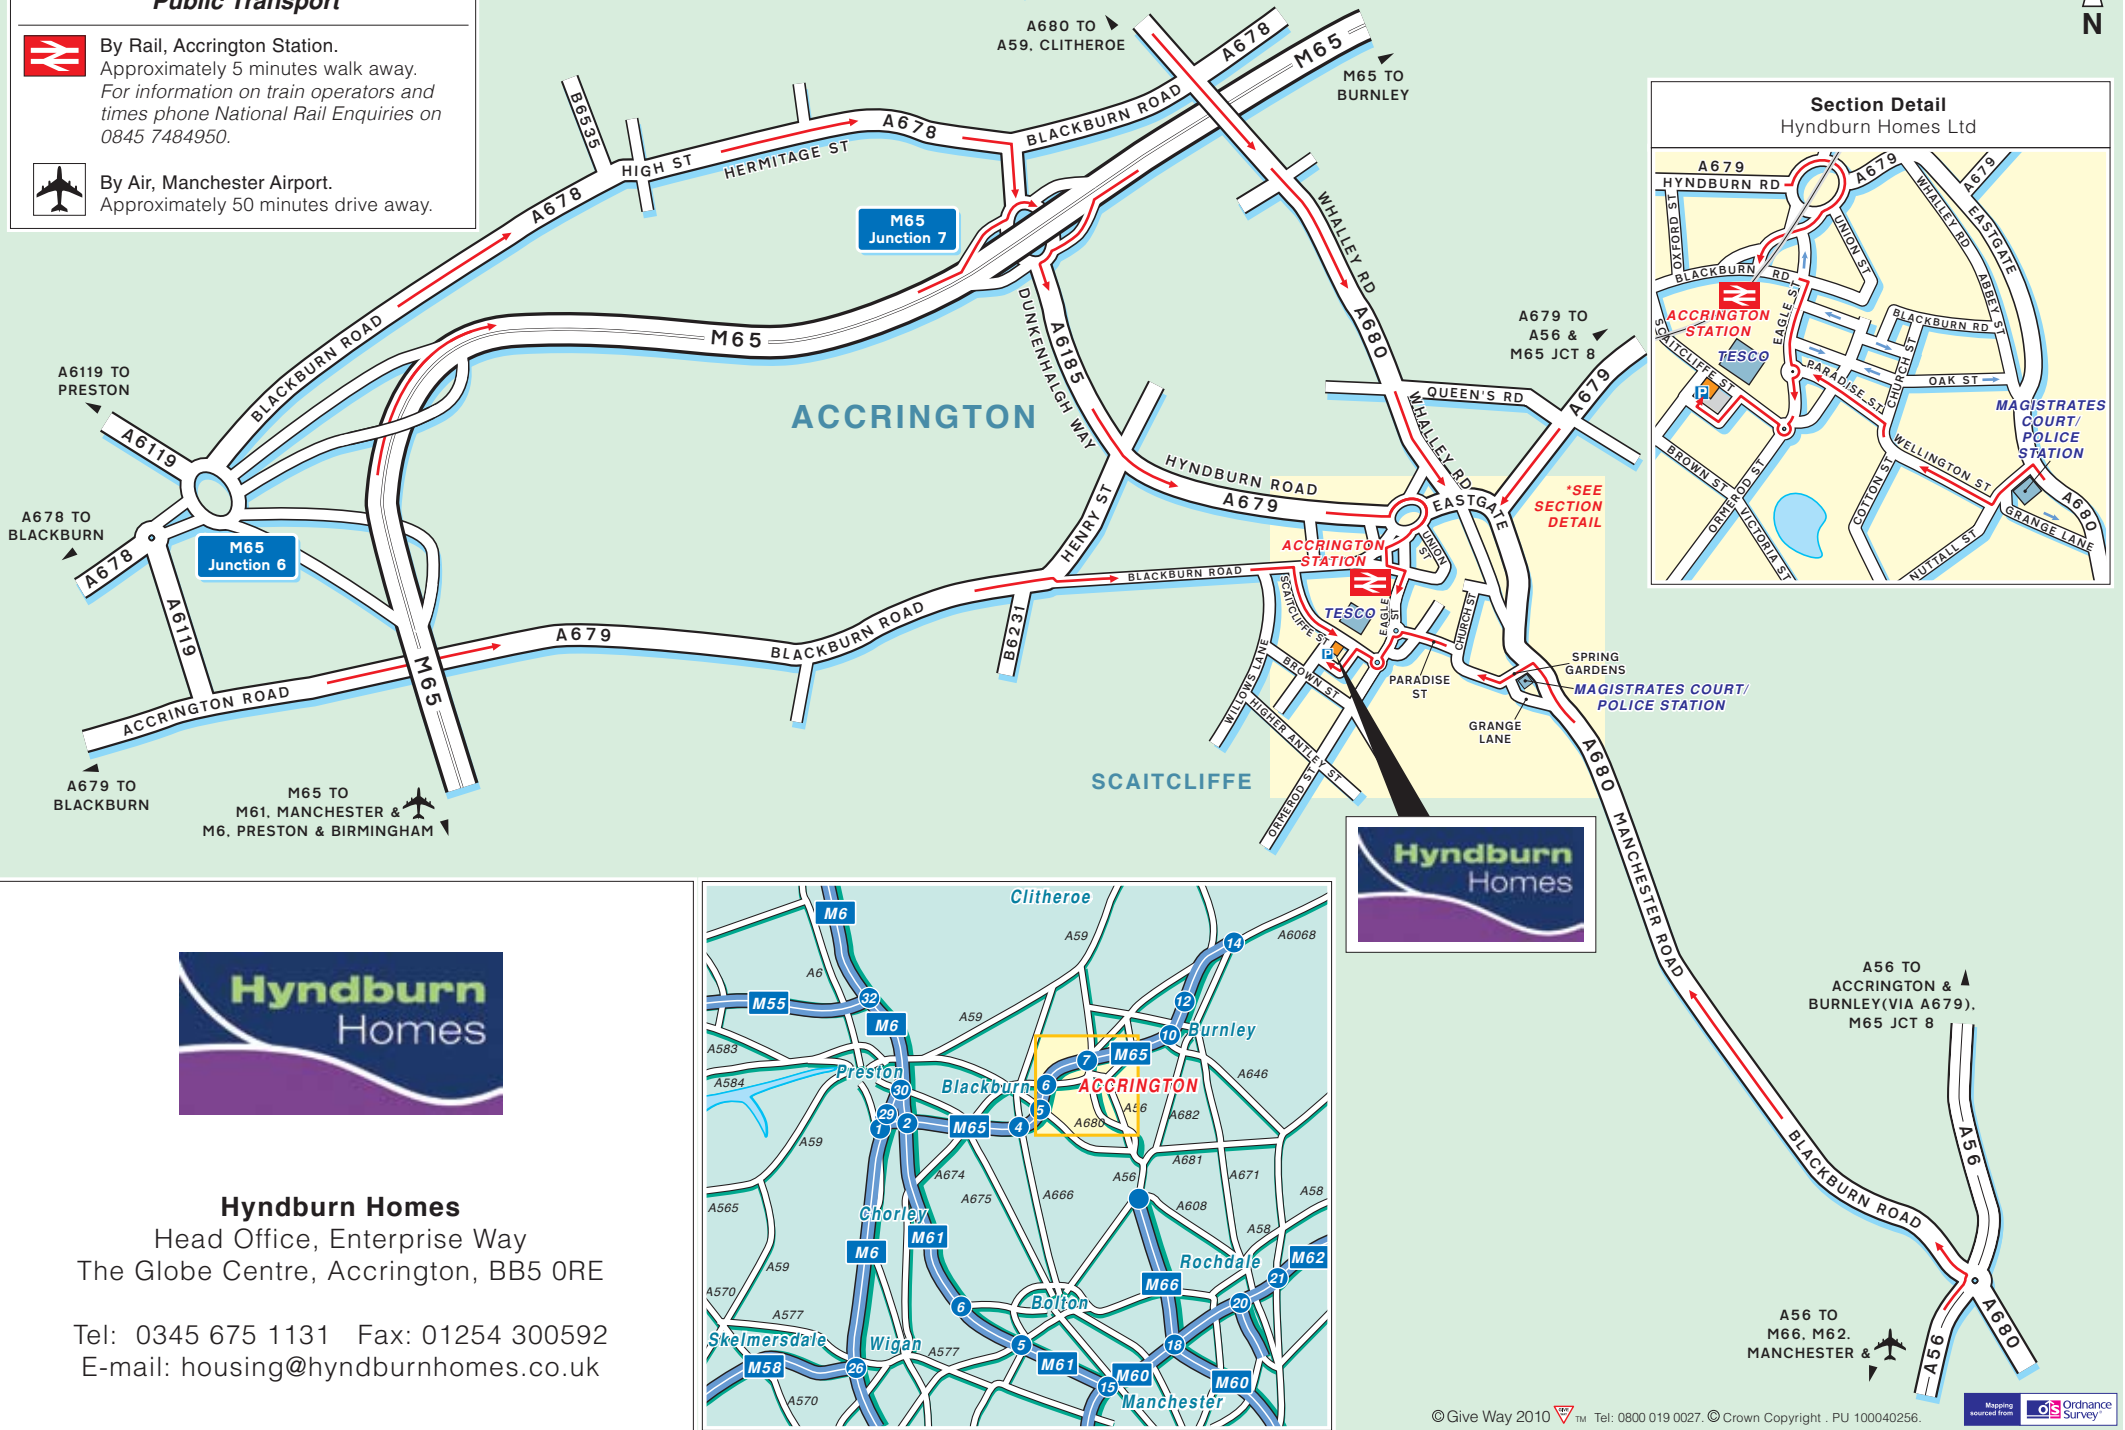

Public Transport

By Rail, Accrington Station.
 Approximately 5 minutes walk away.
 For information on train operators and times phone National Rail Enquiries on 0845 7484950.

By Air, Manchester Airport.
 Approximately 50 minutes drive away.