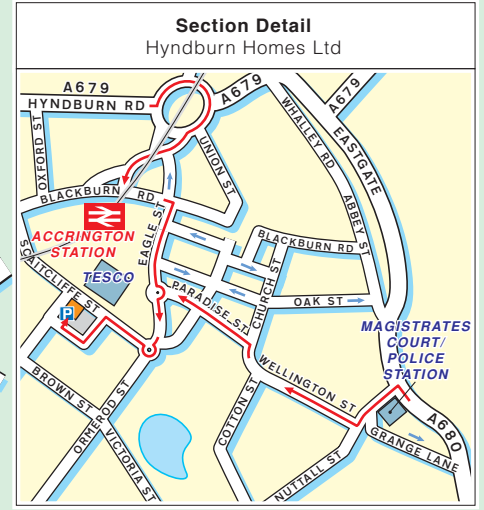

Public Transport

By Rail, Accrington Station.
 Approximately 5 minutes walk away.
 For information on train operators and times phone National Rail Enquiries on 0845 7484950.

By Air, Manchester Airport.
 Approximately 50 minutes drive away.