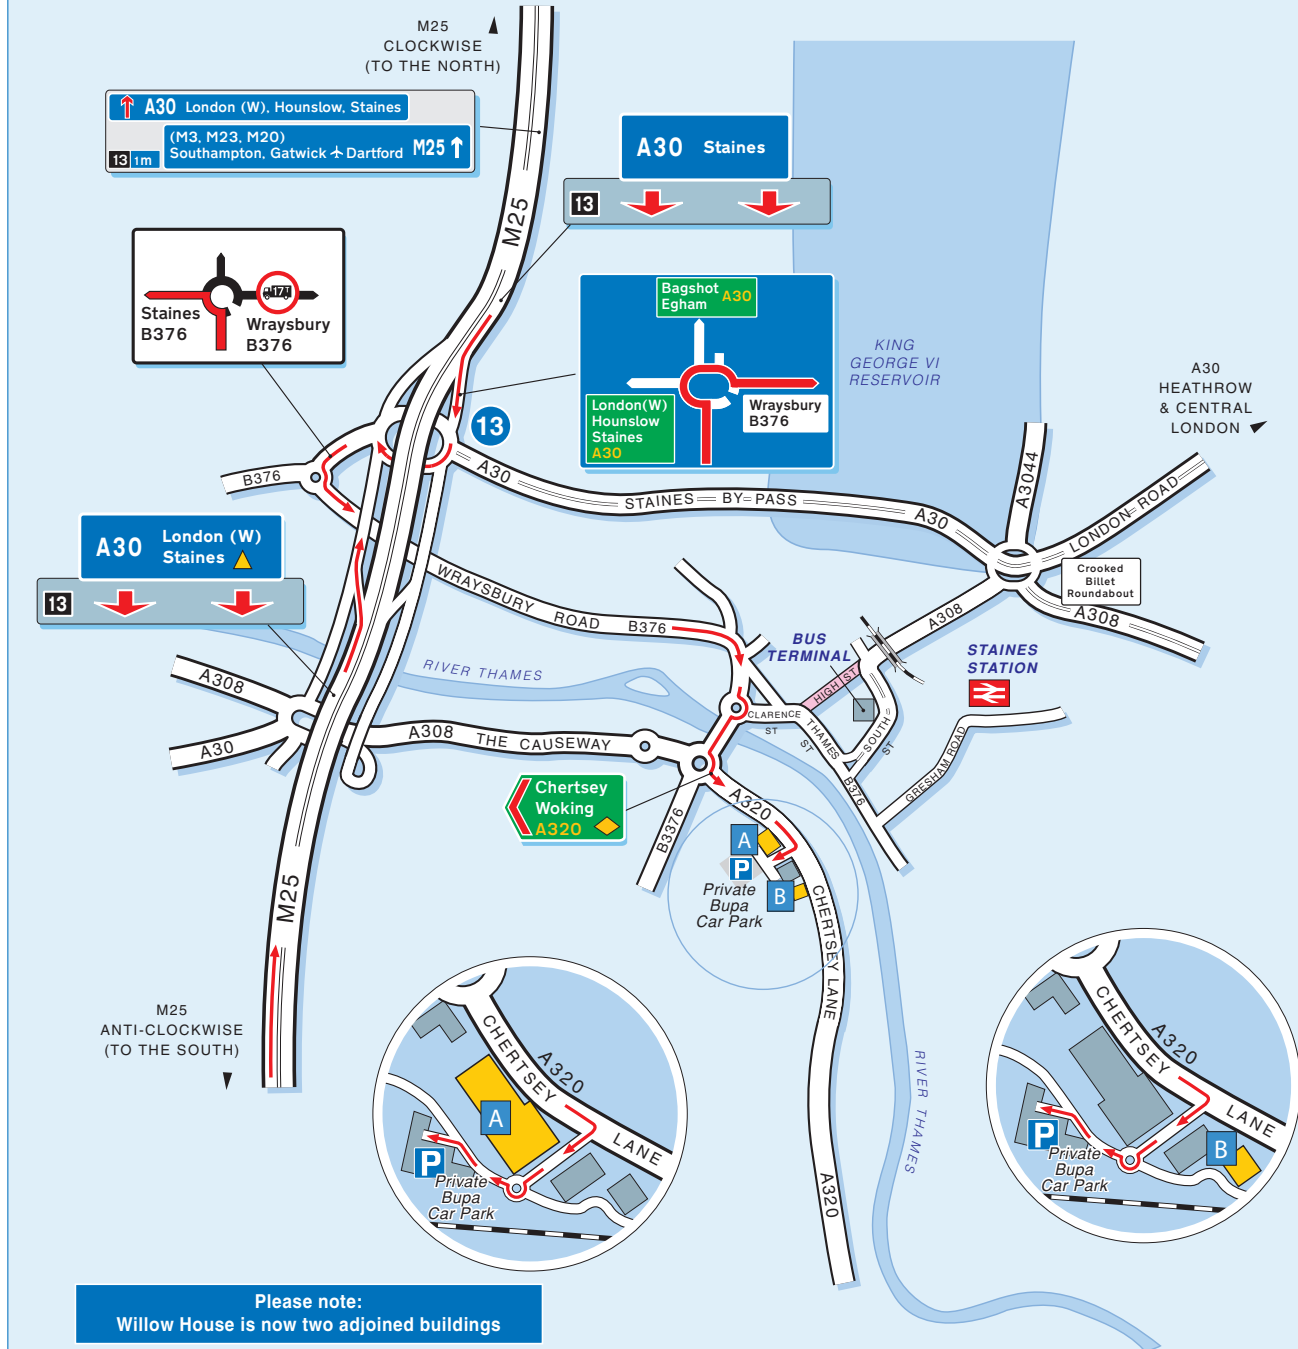

A Willow House,
Units 3 & 4, Pinetrees, Chertsey Lane, Staines,
Middlesex TW18 3DZ
01784 893131

B Unit One,
Pine Trees Estate, Chertsey Lane, Staines,
Middlesex TW18 3DU
01784 893678

Web: www.bupa.com

Staines

Please note:
Willow House is now two adjoined buildings