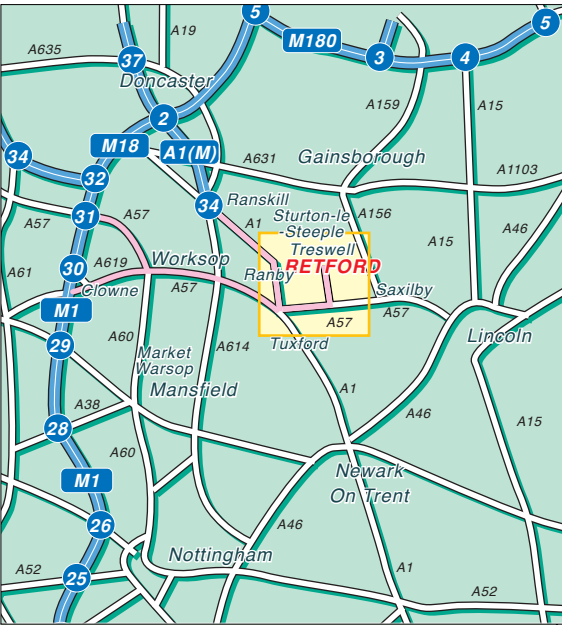

Rampton Hospital

Retford, Notts DN22 0PD

Tel: 01777 248321 Fax: 01777 248442

www.nottinghamshirehealthcare.nhs.uk

Public Transport

Retford Station
Nearest mainline station,
approximately 10 - 15 minutes by taxi.

East Midlands Airport
Situated off M1 Jct 24.

Lincoln East Markham A57

Services

Ollerton B1164
Milton Walesby Lorry park Services

Retford A638

The SOUTH Newark A1 Lincoln East Markham A57

Retford A638

Lincoln East Markham A57

Retford A638

The SOUTH Newark A1 Services

THE NORTH Doncaster A1

Lincoln East Markham A57

Retford A638

Services

Gainsborough	9
North Leverton	3 1/2
Cottam Power Station	2 1/2
Hospital 1/2 Retford	6 1/2
Rampton	1

0030
4,8 km

Cottam Power Station 3
North Leverton 4
Gainsborough 9

Dunham 1 1/2
Laneham Rampton 3
Ragnall Fledborough 2

0052
8,4 km

Darlington 1 1/2
Ragnall Fledborough 2
Laneham Rampton 3

0000
0,0 km