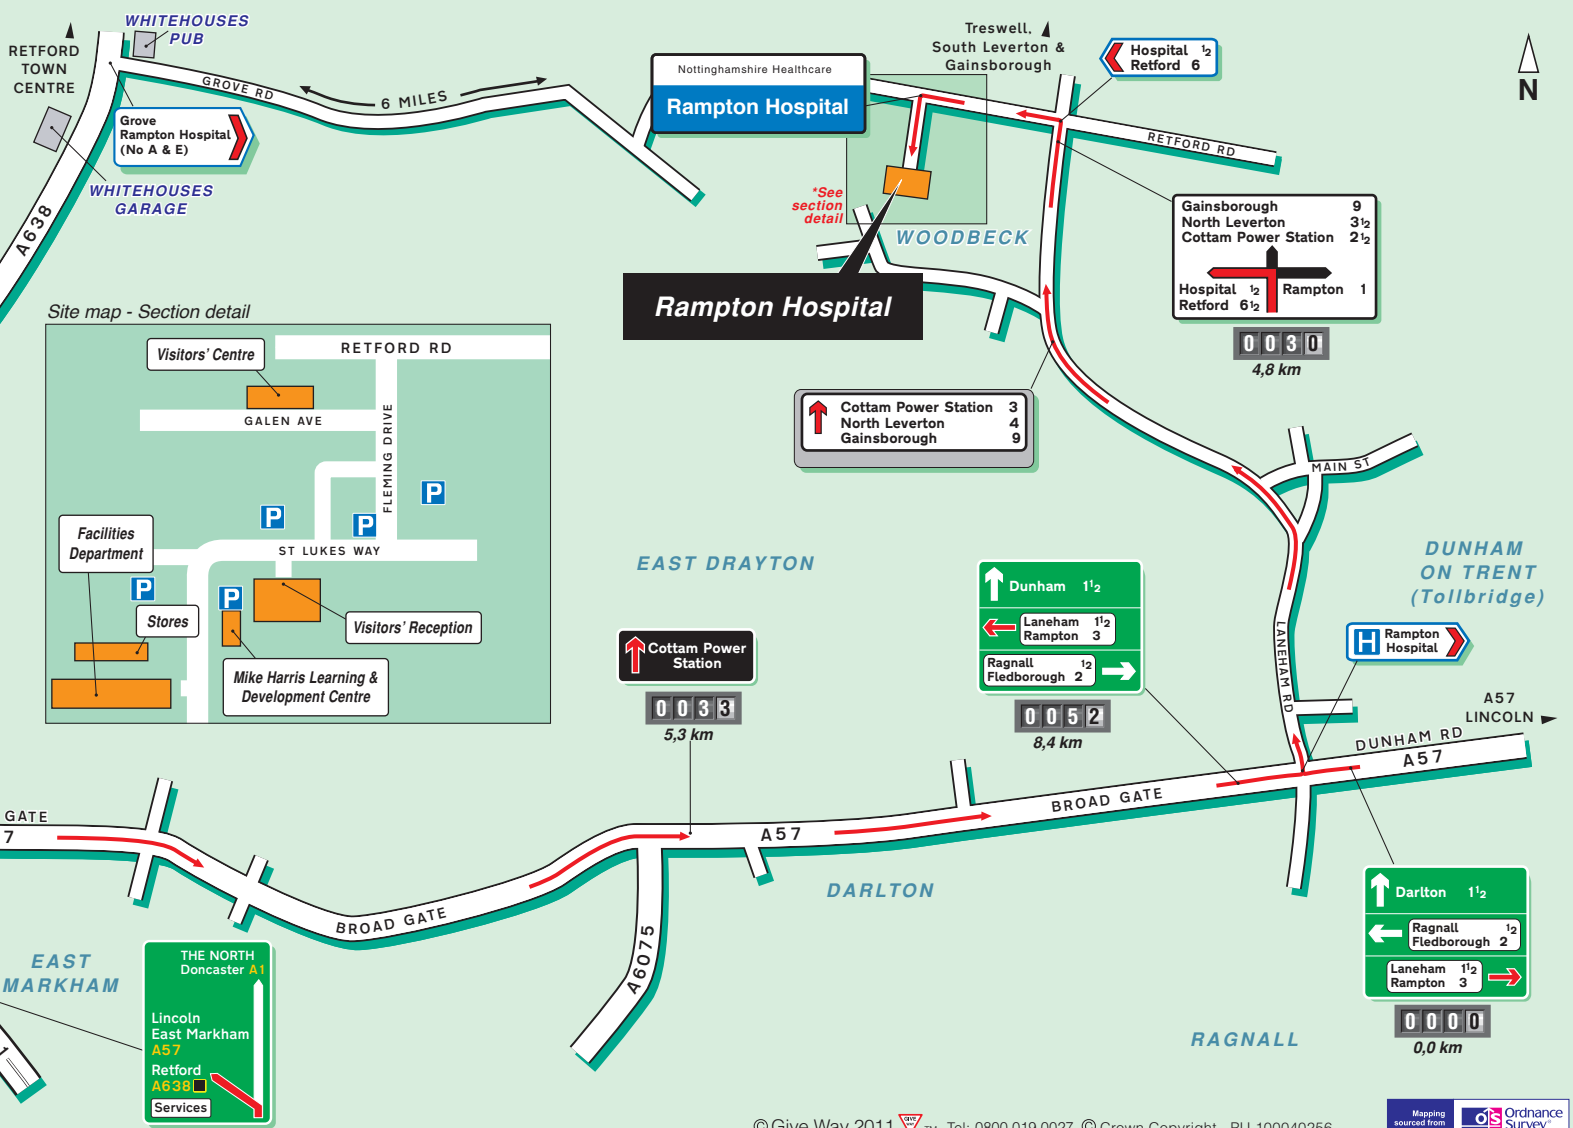

Rampton Hospital

Retford, Notts DN22 0PD

Tel: 01777 248321 Fax: 01777 248442

www.nottinghamshirehealthcare.nhs.uk

Public Transport

Retford Station
Nearest mainline station,
approximately 10 - 15 minutes by taxi.

East Midlands Airport
Situated off M1 Jct 24.

Lincoln East Markham A57

Services

Ollerton B1164
Milton Walesby Lorry park Services

Retford A638

The SOUTH Newark A1 Lincoln East Markham A57

Retford A638

Lincoln East Markham A57

Retford A638

The SOUTH Newark A1 Services

THE NORTH Doncaster A1

Lincoln East Markham A57

Retford A638

Services

Gainsborough	9
North Leverton	3 1/2
Cottam Power Station	2 1/2
Hospital 1/2 Retford	6 1/2
Rampton	1

0030
4,8 km

Cottam Power Station 3
North Leverton 4
Gainsborough 9

Dunham 1 1/2
Laneham Rampton 3
Ragnall Fledborough 2

0052
8,4 km

Darlington 1 1/2
Ragnall Fledborough 2
Laneham Rampton 3

0000
0,0 km