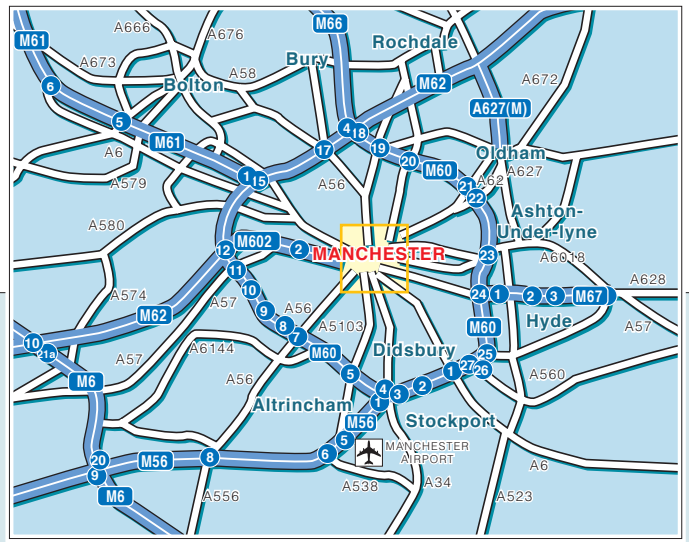

**Crown Prosecution Service
Manchester Office**

Sunlight House, Quay Street
Manchester, M3 3LU

CPS

Tel: 0161 827 4700 Fax: 0161 827 4932
www.cps.gov.uk

Public Transport

By Metrolink, St Peters Square
Frequent services to Altrincham, Piccadilly Station, Victoria Station or Albert Square.

By Bus
<http://www.tfgm.com/buses/metroshuttle>

By Rail, Piccadilly Station
Approximately 5 minutes by taxi.
Victoria Station
Approximately 5 minutes by taxi.
National Rail Enquiries 0845 7484950

By Air, Manchester Airport
Approximately 30 minutes drive away.