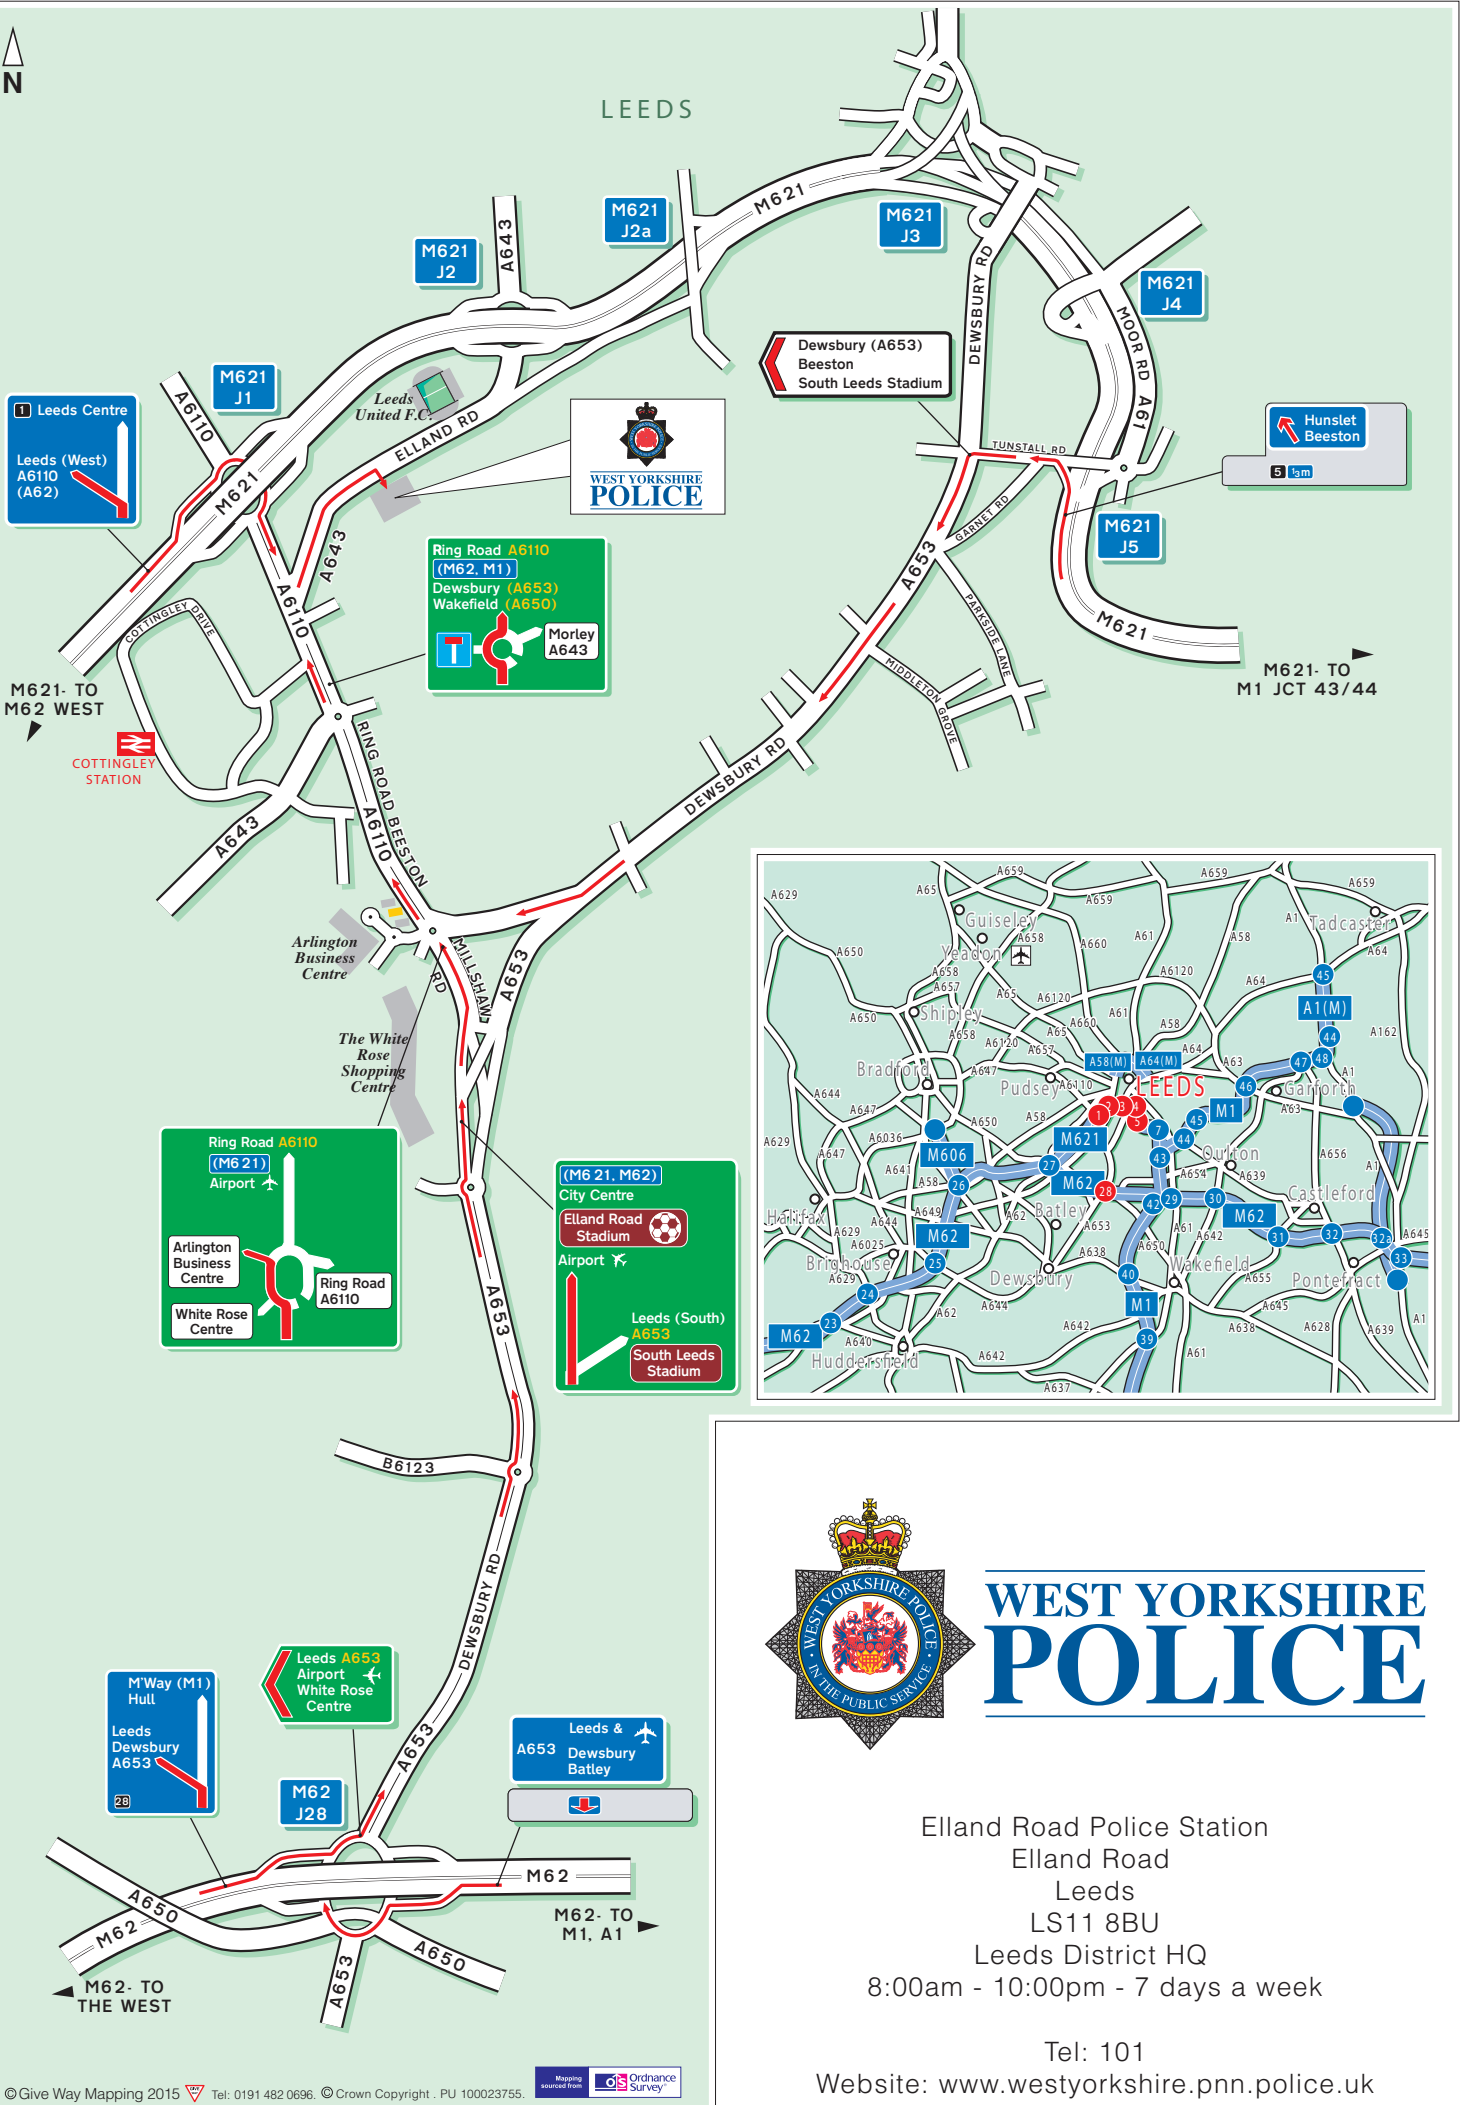

LEEDS

WEST YORKSHIRE POLICE

Elland Road Police Station
Elland Road
Leeds
LS11 8BU
Leeds District HQ
8:00am - 10:00pm - 7 days a week

Tel: 101

Website: www.westyorkshire.pnn.police.uk