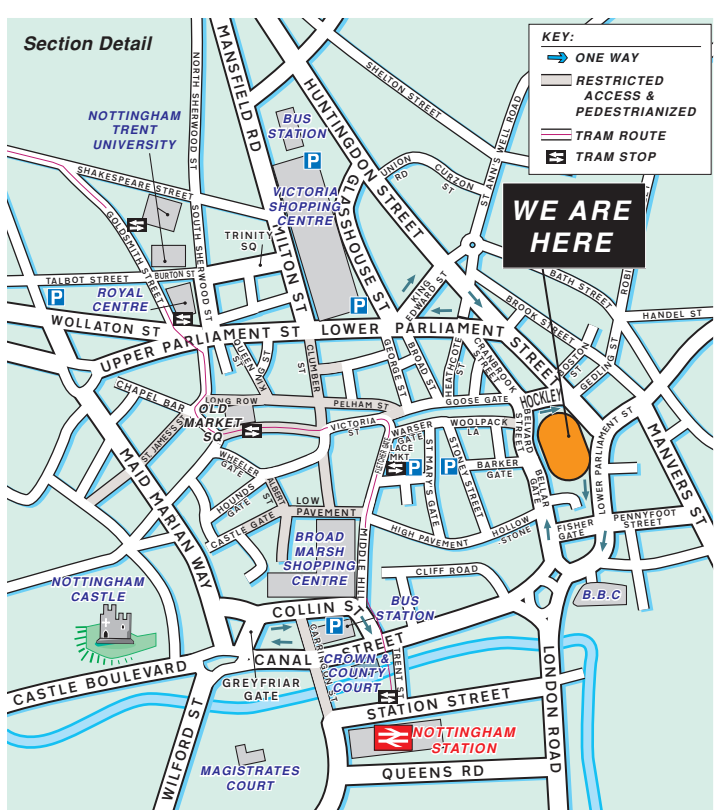

National Ice Centre & Capital FM Arena Nottingham
Bolero Square, The Lace Market, Nottingham NG1 1LA

Tel: 0843 373 3000
www.national-ice-centre.com
www.capitalfmarena.com

How to find us

Road
Easily accessible by a good road network.

Rail
Nottingham Train Station is a 10 minute walk from the venue. For timetable and fare information contact National Rail Enquiries 0845 748 4950.

Bus
Nottingham has two Bus Stations Broadmarsh and Victoria, each of which are a 10 minute walk from the venue. Information is available from your local bus provider.

Tram
Trams run every 10 minutes until midnight. Disembark at the 'Lace Market' stop on Fletcher Gate which is 2 minutes from the venue. Contact 0115 915 6600 for further details.

Air
East Midlands Airport is a 45 minute drive from the venue.

Parking
There is no on site car park. Please park in the city centre car parks servicing the venue, all are within easy walking distance.

© Give Way 2011 © Crown Copyright . PU 100040256. Mapping sourced from Ordnance Survey