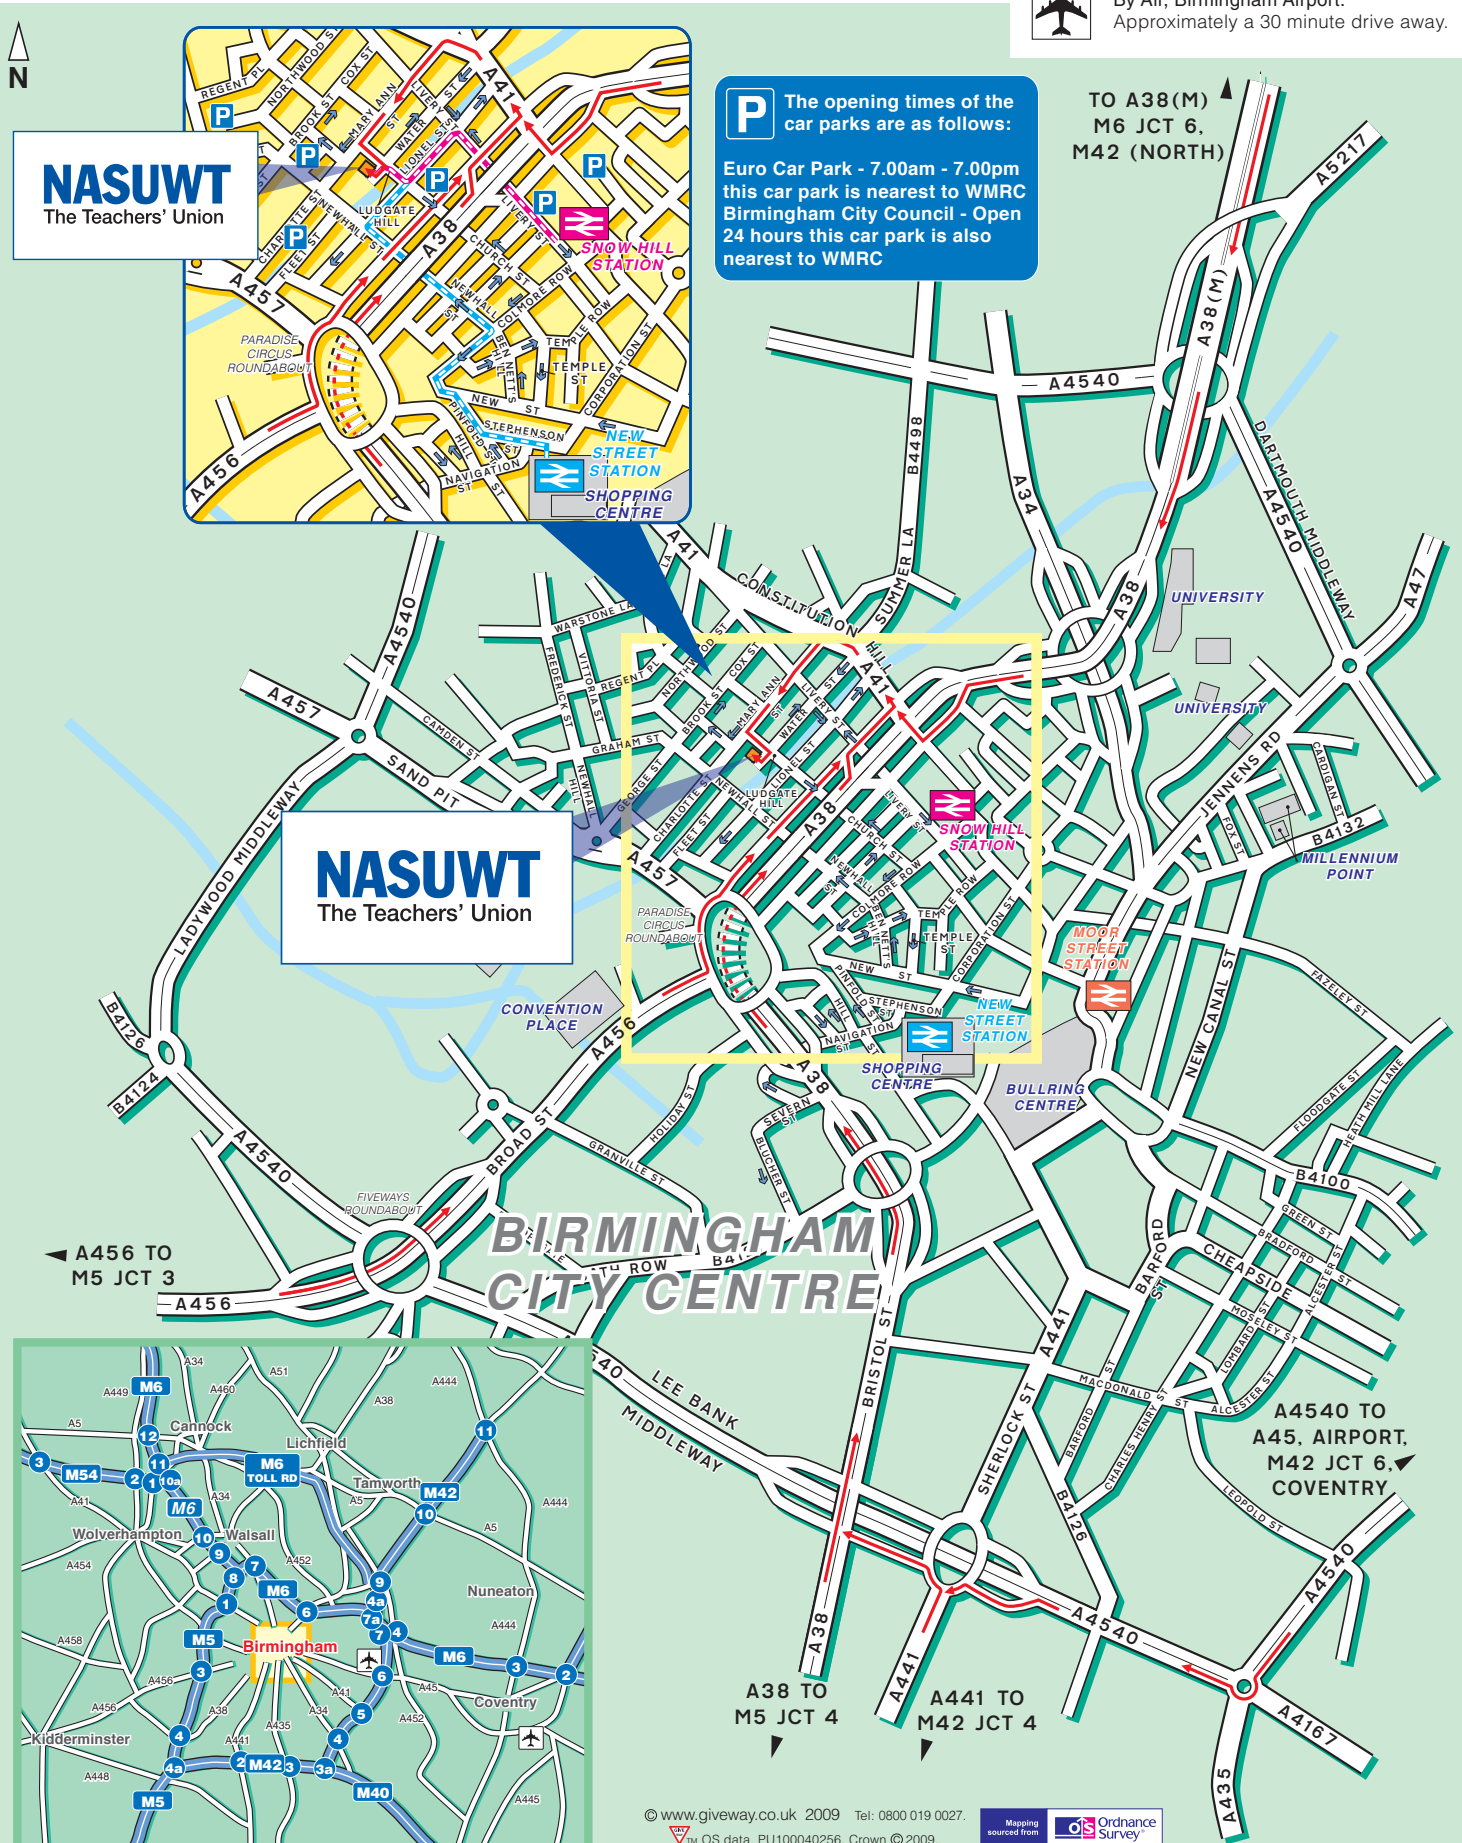

## Public Transport

By Rail, Snow Hill Station.  
Approximately a 10 minute walk away.  
New Street Station.

Approximately a 20 minute walk away.  
For information on train operators and times phone National Rail Enquiries on 0845 7484950.

By Air, Birmingham Airport.  
Approximately a 30 minute drive away.

**P** The opening times of the car parks are as follows:  
Euro Car Park - 7.00am - 7.00pm  
this car park is nearest to WMRC  
Birmingham City Council - Open 24 hours  
this car park is also nearest to WMRC

TO A38 (M)  
M6 JCT 6,  
M42 (NORTH)

**NASUWT**  
The Teachers' Union

**NASUWT**  
The Teachers' Union